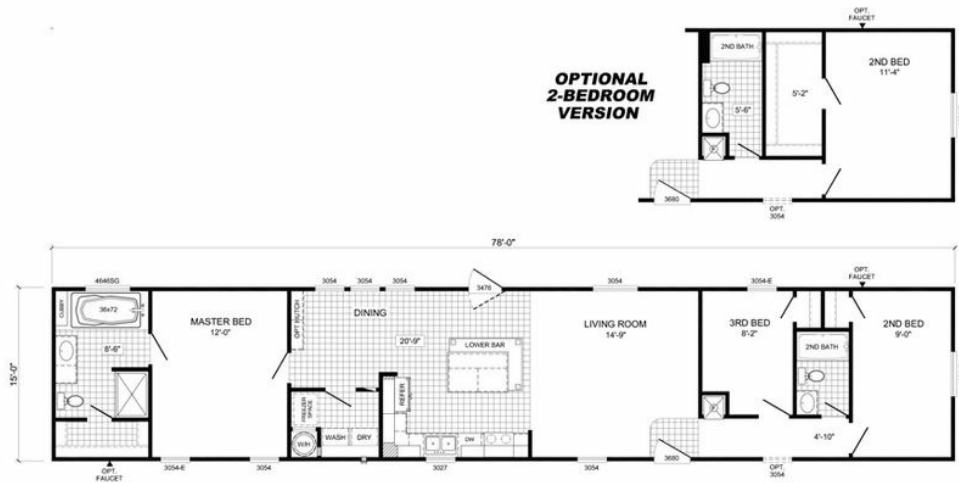

### THE HARDING Model number:

**3 beds • 2 baths • 1170 sq.ft. • 16' width • 78' depth**

Our home building facilities invest in continuous product and process improvements. Plans, dimensions, features, materials, specifications and availability are subject to change without notice or obligation. Renderings and floor plans are representative likenesses of our homes and may differ from the actual homes. We invite you to tour a Home Center near you and inspect the highest value in quality housing available or call (346) 248-6300 to speak with a Home Consultant. Copyright 2017, CMH. All rights reserved.

## THE HARDING Model number:

**3 beds • 2 baths • 1170 sq.ft. • 16' width • 78' depth**

Our home building facilities invest in continuous product and process improvements. Plans, dimensions, features, materials, specifications and availability are subject to change without notice or obligation. Renderings and floor plans are representative likenesses of our homes and may differ from the actual homes. We invite you to tour a Home Center near you and inspect the highest value in quality housing available or call (346) 248-6300 to speak with a Home Consultant. Copyright 2017, CMH. All rights reserved.